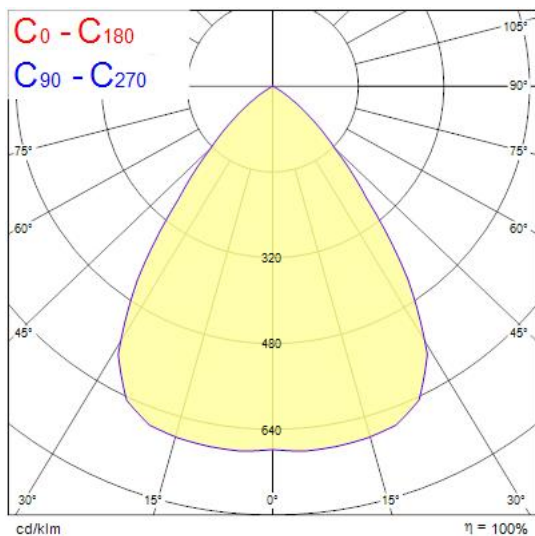

Concord

Solstice 250 2400lm 940 SSA01D 2070296

Photobiological Risk Group	RG1
Total power consumption (W)	17
Electrical protection	Class II
Control gear type	LED driver constant current
Dimmable	Yes
Minimum dimming level (%)	1
LED Flickering Rate	Ultra low (5% or less)
Housing colour	RAL9016
IP rating	IP40/20
IK rating	IK02
Product EAN number	5025768702961
Warranty	5 years
Dimming method	SylSmart SSA
Useful luminous flux (#use)	2400

Photometry