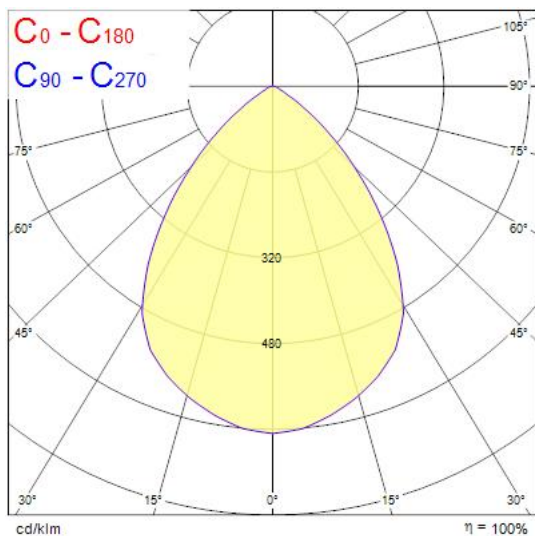

Concord

Solstice 200 1800lm 940 DALI GB 2070230

Photobiological Risk Group	RG1
Total power consumption (W)	17
Electrical protection	Class II
Control gear type	LED driver constant current
Dimmable	Yes
Minimum dimming level (%)	1
LED Flickering Rate	Ultra low (5% or less)
Housing colour	RAL 9005 - Jet black
IP rating	IP40/20
IK rating	IK02
Product EAN number	5025768702305
Warranty	5 years
Dimming method	DALI, DALI-2, Switch-dim (mains-rated)
Useful luminous flux (#use)	1800

Photometry