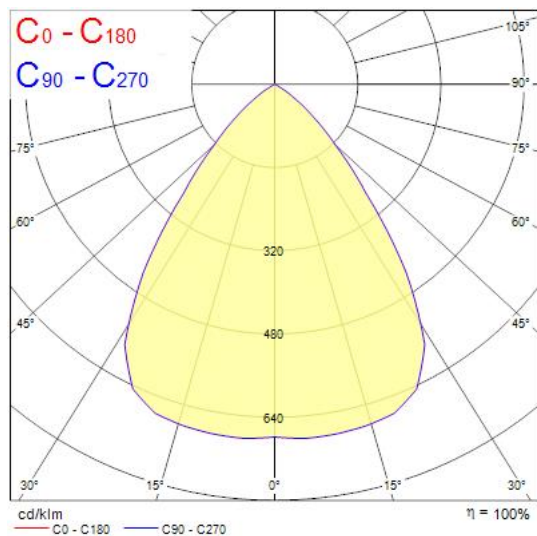

Concord

Solstice 200 IP65 2200lm 940 DALI 2070174

Total power consumption (W)	17
Electrical protection	Class II
Control gear type	LED driver constant current
Dimmable	Yes
Minimum dimming level (%)	1
LED Flickering Rate	Ultra low (5% or less)
Housing colour	RAL9016
IP rating	IP65/20
IK rating	IK02
Product EAN number	5025768701742
Warranty	5 years
Dimming method	DALI, DALI-2, Switch-dim (mains-rated)
Useful luminous flux (#use)	2200

Photometry