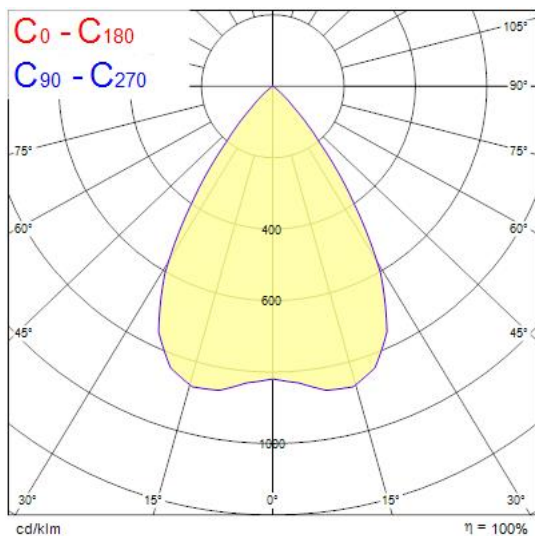

Concord

Solstice 150 IP65 1900lm 940 DALI 2070172

Photobiological Risk Group	RG1
Total power consumption (W)	15
Electrical protection	Class II
Control gear type	LED driver constant current
Dimmable	Yes
Minimum dimming level (%)	1
LED Flickering Rate	Ultra low (5% or less)
Housing colour	RAL 9016 - Traffic white / Bezel
IP rating	IP65/20
IK rating	IK02
Product EAN number	5025768701728
Warranty	5 years
Dimming method	DALI, DALI-2, Switch-dim (mains-rated)
Useful luminous flux (#use)	1900

Photometry