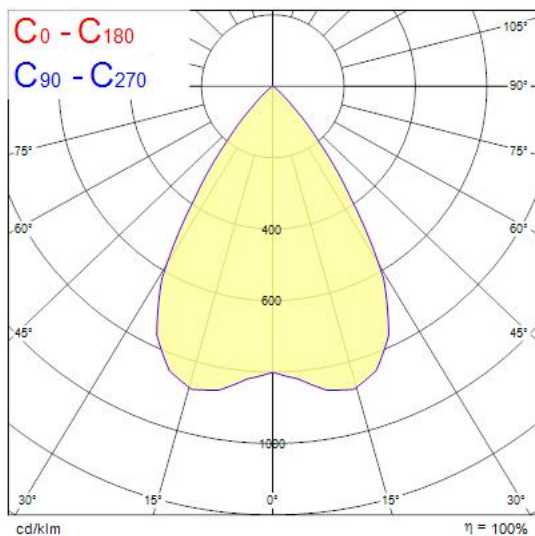

Concord

Solstice 150 IP65 1700lm 930 DALI 2070171

Photobiological Risk Group	RG1
Total power consumption (W)	15
Electrical protection	Class II
Control gear type	LED driver constant current
Dimmable	Yes
Minimum dimming level (%)	1
LED Flickering Rate	Ultra low (5% or less)
Housing colour	RAL9016
IP rating	IP65/20
IK rating	IK02
Product EAN number	5025768701711
Warranty	5 years
Dimming method	DALI, DALI-2, Switch-dim (mains-rated)
Useful luminous flux (#use)	1700

Photometry