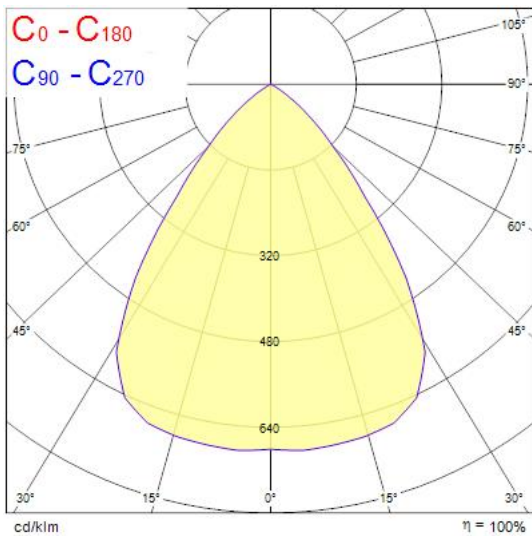

Concord

Solstice 200 6050lm 940 DALI 2070166

Photobiological Risk Group	RG1
Total power consumption (W)	46
Electrical protection	Class II
Control gear type	LED driver constant current
Dimmable	Yes
Minimum dimming level (%)	1
LED Flickering Rate	Ultra low (5% or less)
Housing colour	RAL9016
IP rating	IP40/20
IK rating	IK02
Product EAN number	5025768701667
Warranty	5 years
Dimming method	DALI, DALI-2, Switch-dim (mains-rated)
Useful luminous flux (#use)	6050

Photometry