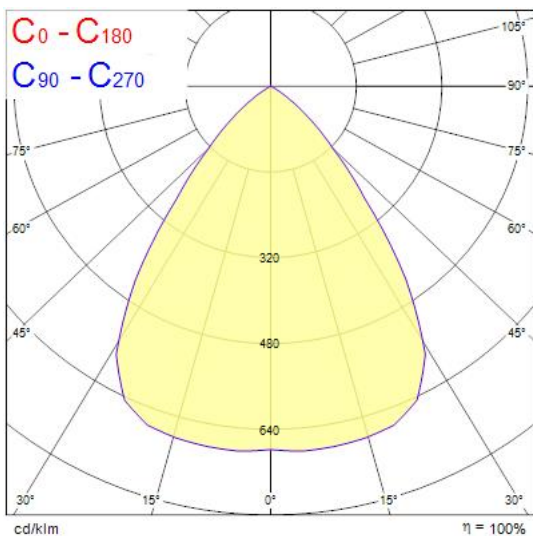

Concord

Solstice 200 2400lm 940 DALI 2070149

Photobiological Risk Group	RG0
Total power consumption (W)	17
Electrical protection	Class II
Control gear type	LED driver constant current
Dimmable	Yes
Minimum dimming level (%)	1
LED Flickering Rate	Ultra low (5% or less)
Housing colour	RAL 9016 - Traffic white / Bezel
IP rating	IP40/20
IK rating	IK02
Product EAN number	5025768701490
Warranty	5 years
Dimming method	DALI, DALI-2, Switch-dim (mains-rated)
Useful luminous flux (#use)	2400

Photometry