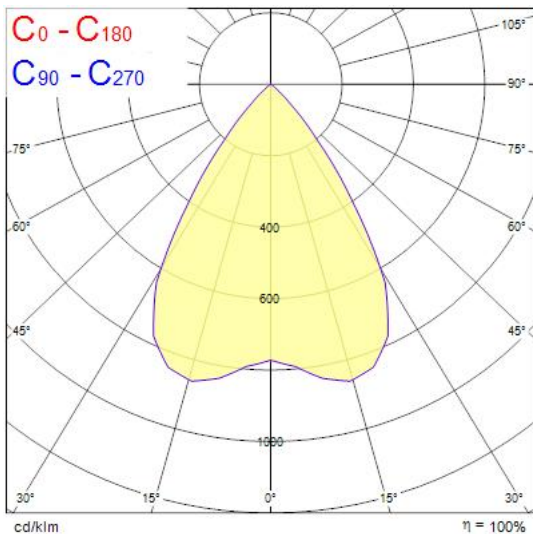

Concord

Solstice 150 2000lm 940 SSC01D 2070140

Photobiological Risk Group	RG0
Total power consumption (W)	15
Electrical protection	Class II
Control gear type	LED driver constant current
Dimmable	Yes
Minimum dimming level (%)	1
LED Flickering Rate	Ultra low (5% or less)
Housing colour	RAL 9016 - Traffic white / Bezel
IP rating	IP40/20
IK rating	IK02
Product EAN number	5025768701407
Warranty	5 years
Dimming method	SylSmart SSC
Useful luminous flux (#use)	2000

Photometry