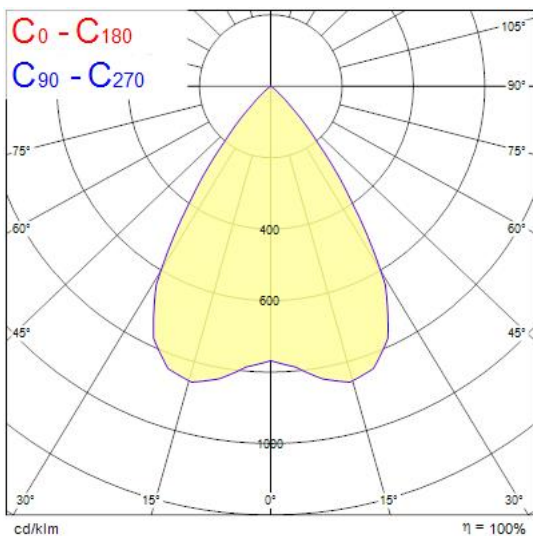

Concord

Solstice 150 1200lm 930 DALI 2070131

Photobiological Risk Group	RG0
Total power consumption (W)	10
Electrical protection	Class II
Control gear type	LED driver constant current
Dimmable	Yes
Minimum dimming level (%)	1
LED Flickering Rate	Ultra low (5% or less)
Housing colour	RAL 9016 - Traffic white / Bezel
IP rating	IP40/20
IK rating	IK02
Product EAN number	5025768701315
Warranty	5 years
Dimming method	DALI, DALI-2, Switch-dim (mains-rated)
Useful luminous flux (#use)	1200

Photometry