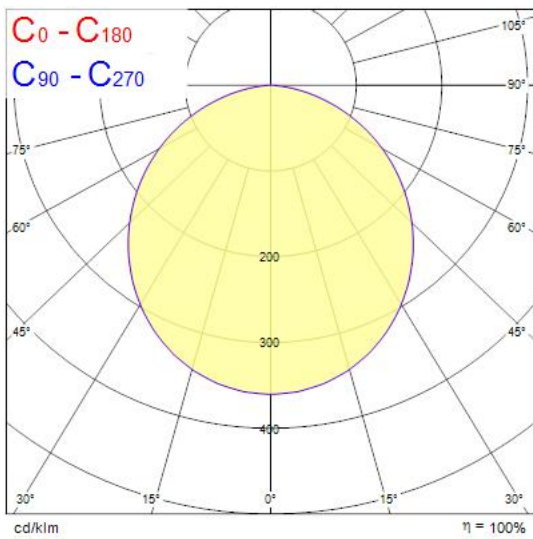

START Downlight Flat 157 IP44 1000LM 830 DIM 0054120

Housing colour	RAL 9003 - Signal white
IP rating	IP44/20
IK rating	IK06
Product EAN number	5410288541204
Warranty	5 years
Dimming method	Mains: leading / trailing edge
Useful luminous flux (#use)	1000

Photometry