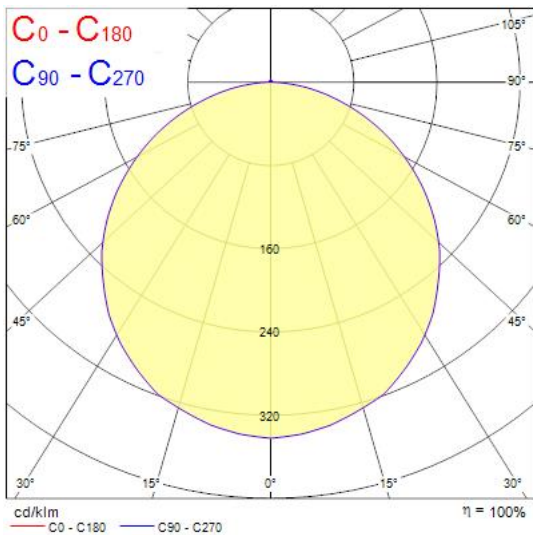

START eco Panel 600x600 3200Lm 840 0047670

LED Flickering Rate	Ultra low (5% or less)
Housing colour	RAL9003
IP rating	IP40/20
IK rating	IK02
Product EAN number	5410288476704
Warranty	3 years
Dimming method	N/A
Useful luminous flux (#use)	3200

Photometry