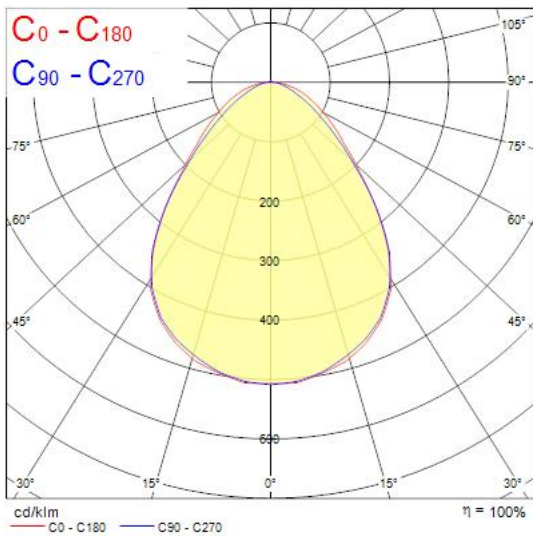

START PANEL IP54 UGR19 TW 600x600 4300LM DALI DT8 0042705

Total power consumption (W)	36
Electrical protection	Class II
Control gear type	LED driver constant current
Dimmable	Yes
Minimum dimming level (%)	5
LED Flickering Rate	Ultra low (5% or less)
Housing colour	RAL9003
IP rating	IP54/20
IK rating	IK03
Product EAN number	5410288427058
Warranty	5 years
Dimming method	DALI-2
Colour Code	N/A
Useful luminous flux (#use)	4320

Photometry