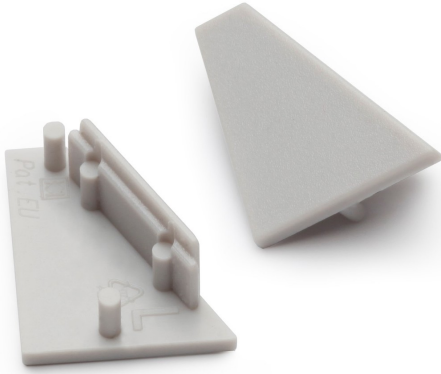

End caps Corner surface 14 (x2) 0022641

Features

- A profile ending made of thermoplastic (ABS). Compatible with the following profiles: Profile Corner Surface 14 EF/T (0022593, 0022602, 0022611). 2pcs per pack.

Product Overview

Product name	End caps Corner surface 14 (x2)
Technology	Accessory
Housing	Aluminium
General application	Retail
ETIM Class	EC002557
E-number FI	4278050
Housing colour	Silver
Product EAN number	5410288226415
Warranty	3 years

End caps Corner surface 14 (x2)
0022641

Technical drawings