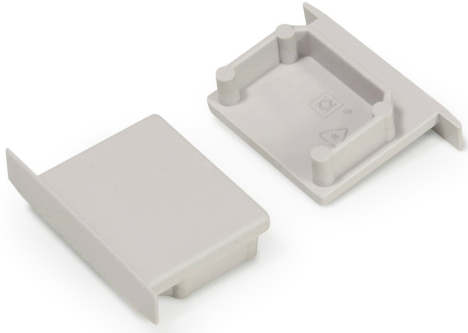

Features

- A profile ending made of thermoplastic (ABS). Compatible with the following profiles: Profile Recess 20 EF/U7 (0022587, 0022596, 0022605). 2pcs per pack.

Product Overview

Product name	End caps Recess 20 (x2)
Technology	Accessory
Housing	Aluminium
General application	Retail
ETIM Class	EC002557
E-number FI	4278045
Housing colour	Silver
Product EAN number	5410288226354
Warranty	3 years

End caps Recess 20 (x2)
0022635

Technical drawings