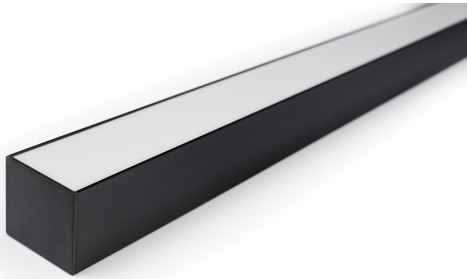

Profile deep wide surface 30 (33x30) 2m SET BW 0021578

Features

- The Profile deep wide surface 30 2m SET BW consists of 2m anodised black profile , opal diffuser (0022620), 2 end caps and 4 holders (0022645)

Product Overview

Product name	Profile deep wide surface 30 (33x30) 2m SET BW
Technology	Accessory
Housing	Aluminium
General application	Hospitality, Retail
ETIM Class	EC002557
E-number FI	4278573
Photobiological Risk Group	Not applicable
Housing colour	Black
IP rating	IP00
IK rating	IK00
Product EAN number	5410288215785
Warranty	3 years

Profile deep wide surface 30 (33x30) 2m SET BW
0021578

Technical drawings